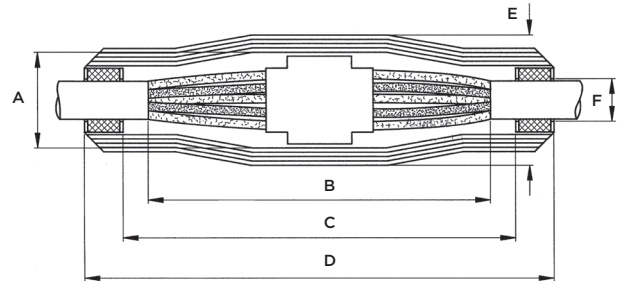

TE Connectivity's (TE's) Underground Cable Joint System BV consists of an impact-resistant, transparent polycarbonate housing with labyrinth and polymer foams for sealing at the cable entries.

Its snap-to-close design makes for simple installation. The robust housing, is easy and quickly to assemble, cutting to the cable diameter is not needed.

The filler material is delivered in double chamber bags. The connector blocks allow a quick and easy connection with fixed connector distance. Application range covers the cable cross sections from 1,5 mm² up to 25 mm².

Customers can count on consistent, high quality products, driven by TE's proven innovation and backed by our extraordinary customer support.

Underground Cable Joint System BV

Joints are tested according to CENELEC EN 50393;
Connectors according to EN 61238-1 (VDE 0220 T.2/10.77).

PRODUCT DIMENSIONS

	BV-0	BV-1	BV-2
A	45	50	61
B	144	154	190
C	184	194	230
D	220	230	270
E	60	60	80
F	13 - 20	16 - 25	21 - 30

Dimensions in mm

PRODUCT SELECTION INFORMATION

Description	Connectors	Filler type	Volume	Cable Cross Section min [mm ²]	Cable Cross Section max [mm ²]	Part Number
BV-0-43BD	without	RAPID 4300B	0,35 l	4 - 5 x 1,5	4 - 5 x 6	965798-000
BV-0-GD	without	GUROFLEX	0,35 l	4 - 5 x 1,5	4 - 5 x 6	532736-000
BV-0-43BD-KS0	KS-0	RAPID 4300B	0,35 l	4 - 5 x 1,5	4 - 5 x 6	194412-000
BV-0-GD-KS0	KS-0	GUROFLEX	0,35 l	4 - 5 x 1,5	4 - 5 x 6	E97284-000
BV-1-43BD	without	RAPID 4300B	0,35 l	4 - 5 x 4	4 - 5 x 16	857232-000
BV-1-GD	without	GUROFLEX	0,35 l	4 - 5 x 4	4 - 5 x 16	969494-000
BV-1-43BD-KS1	KS-1	RAPID 4300B	0,35 l	4 - 5 x 4	4 - 5 x 16	842724-000
BV-1-GD-KS1	KS-1	GUROFLEX	0,35 l	4 - 5 x 4	4 - 5 x 16	D07457-000
BV-2-43BD	without	RAPID 4300B	0,55 l	4 x 16	4 x 25	701086-000
BV-2-GD	without	GUROFLEX	0,55 l	4 x 16	4 x 25	125766-000
BV-2-43BD-KS2	KS-2	RAPID 4300B	0,55 l	4 x 16	4 x 25	544958-000
BV-2-GD-KS2	KS-2	GUROFLEX	0,55 l	4 x 16	4 x 25	D90416-000